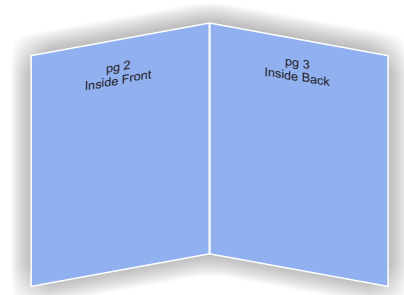

148mm

p4 here

outside back cover

p1 here

outside front cover

Fold (spine) 148 mm

148mm x 148mm CARD

Trim size_148mm x 297mm

Bleed size_153mm x 302mm

When images or fills extend beyond trim size

RECOMMENDED TEXT AREA
Within 138mm x 285mm

Fold (spine) 148 mm

285mm

148mm

138mm

148mm

p2 here

inside front

Fold (spine) 148 mm

p3 here

inside back

148mm x 148mm CARD

Trim size_148mm x 297mm

Bleed size_153mm x 302mm

When images or fills extend beyond trim size

----- RECOMMENDED TEXT AREA
Within 138mm x 285mm

Fold (spine) 148 mm

285mm

148mm

138mm