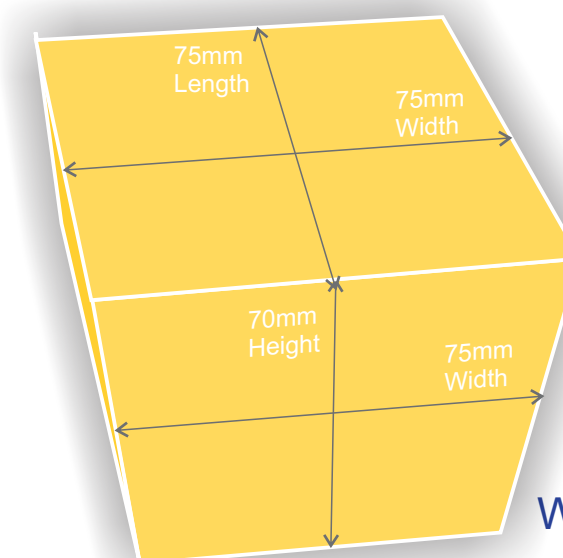

75mm Cube Template to scale 1:1

-  Trim Area
-  Bleed Area
When images or fills extend beyond trim size
-  Crease (fold) Lines
-  Die (Cut) Line

-  **75mm Flap Width**
-  **75mm Flap Length**
-  **70mm Box Height**
-  **75mm Box Width**