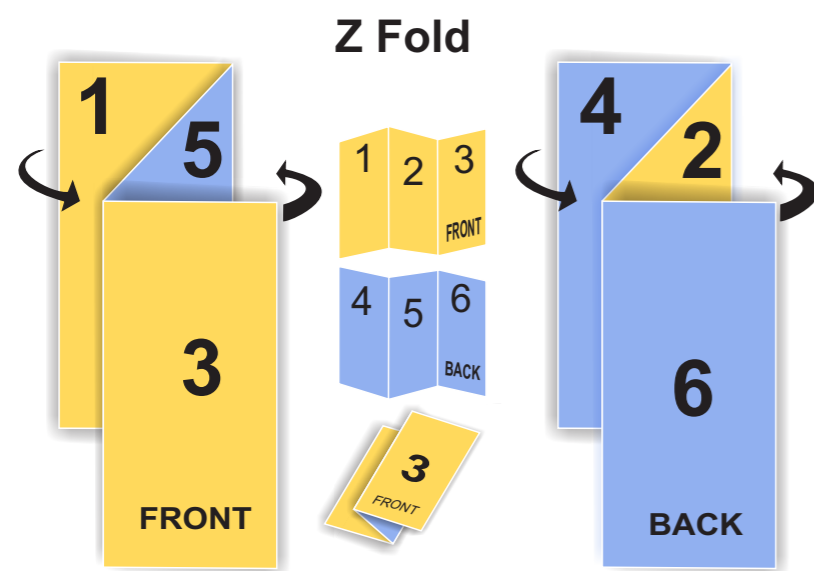

420mm

1

2

3

Fold 1_140mm

Fold 2_280mm

A3 Tri-fold Brochure Side 1

Trim size_420mm x 297mm

Bleed size_426mm x 303mm

When images or fills extend beyond trim size

RECOMMENDED TEXT AREA
Within 400mm x 277mm

297mm

277mm

303mm

or

400mm

426mm

420mm

4

Fold 1_140mm

5

Fold 2_280mm

6

A3 Tri-fold Brochure Side 2

Trim size_420mm x 297mm

Bleed size_426mm x 303mm

When images or fills extend beyond trim size

----- RECOMMENDED TEXT AREA
Within 400mm x 277mm

400mm

426mm

297mm

277mm