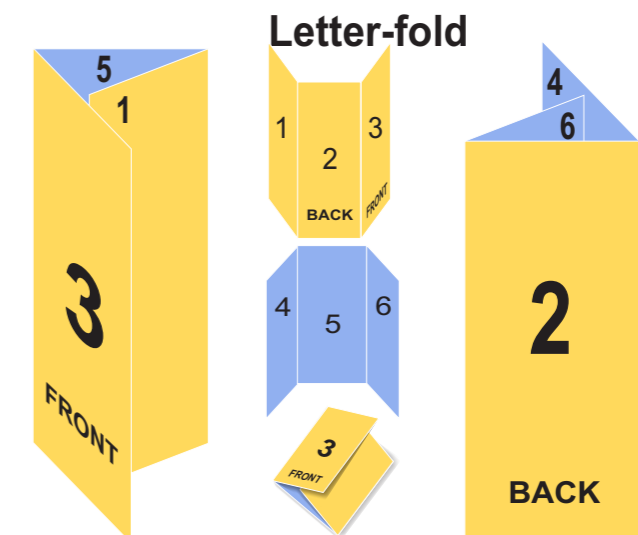

420mm

1

2

3

Fold 1_140mm

Fold 2_280mm

A3 Tri-fold Brochure Side 1

Trim size_420mm x 297mm

Bleed size_426mm x 303mm

When images or fills extend beyond trim size

RECOMMENDED TEXT AREA
Within 400mm x 277mm

297mm

277mm

303mm

or

400mm

426mm

420mm

4

Fold 1_140mm

5

Fold 2_280mm

6

A3 Tri-fold Brochure Side 2

Trim size_420mm x 297mm

Bleed size_426mm x 303mm

When images or fills extend beyond trim size

----- RECOMMENDED TEXT AREA
Within 400mm x 277mm

400mm

426mm

297mm

277mm