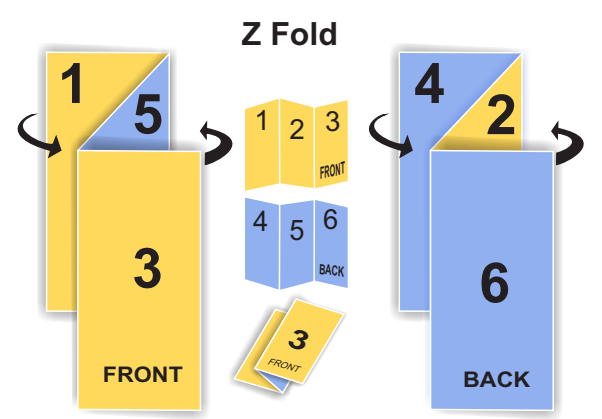

Trim size_297mm x 210mm

Bleed size_303mm x 216mm

When images or fills extend beyond trim size

RECOMMENDED TEXT AREA
Within 194mm x 281mm

194mm

216mm

or

281mm

5

6

Fold 1_99mm

Fold 2_198mm

A4 DL Fold Brochure Side 2

Trim size_297mm x 210mm

Bleed size_303mm x 216mm

When images or fills extend beyond trim size

RECOMMENDED TEXT AREA
Within 194mm x 281mm