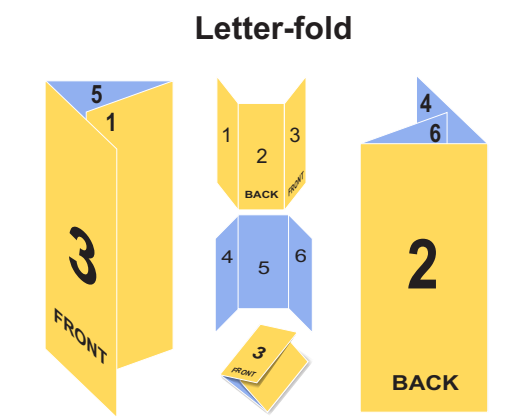

210mm

297mm

1

2

3

Fold 1_99mm

Fold 2_198mm

A4 DL Fold Brochure Side 1

Trim size_297mm x 210mm

Bleed size_303mm x 216mm

When images or fills extend beyond trim size

RECOMMENDED TEXT AREA
Within 194mm x 281mm

194mm

216mm

or

281mm

303mm

297mm

210mm

194mm

216mm

281mm

303mm

4

5

6

Fold 1_99mm

Fold 2_198mm

A4 DL Fold Brochure Side 2

Trim size_297mm x 210mm

Bleed size_303mm x 216mm

When images or fills extend beyond trim size