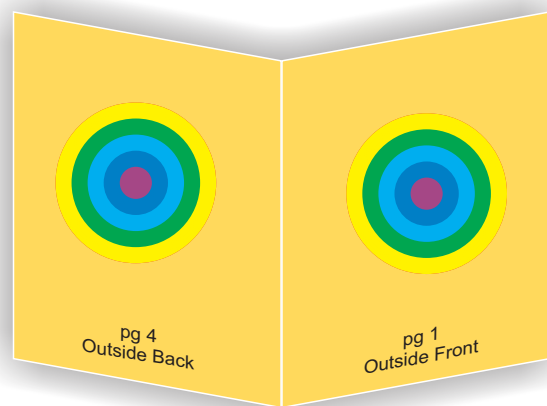

297mm

p4 here

outside back cover

p1 here

outside front cover

A4 Folded to A5 Card Side 1 _ outside

Trim size_ 210mm x 297mm

Bleed size_ 216mm x 154mm

When images or fills extend beyond trim size

RECOMMENDED TEXT AREA

Within 194mm x 281mm
8mm away from spine
(both sides)

Fold (spine) 210 mm

Fold (spine) 210 mm

281mm

303mm

210mm

194mm

216mm

297mm

p2 here

inside front

p3 here

inside back

A4 Folded to A5 Card Side 2 _ inside

Trim size_ 210mm x 297mm

Bleed size_ 216mm x 154mm

When images or fills extend beyond trim size

RECOMMENDED TEXT AREA

Within 194mm x 281mm
8mm away from spine
(both sides)

210mm

194mm

216mm