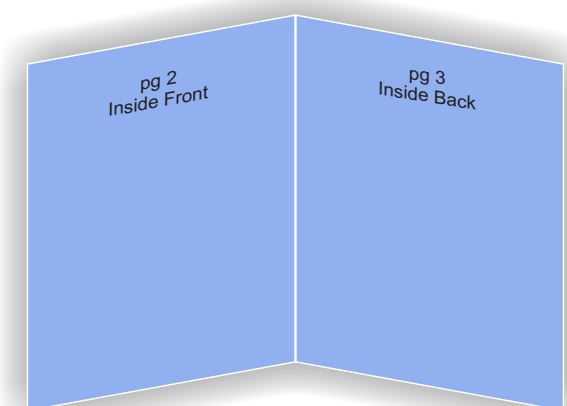

When images or fills extend beyond trim size

RECOMMENDED TEXT AREA

Within 194mm x 281mm
8mm away from spine
(both sides)

Fold (spine) 210 mm

Fold (spine) 210 mm

281mm

303mm

210mm

194mm

216mm

297mm

p2 here

inside front

p3 here

inside back

A4 Folded to A5 Card Side 2 _ inside

Trim size_ 210mm x 297mm

Bleed size_ 216mm x 154mm

When images or fills extend beyond trim size

RECOMMENDED TEXT AREA

Within 194mm x 281mm
8mm away from spine
(both sides)

210mm

194mm

216mm

281mm

303mm

Fold (spine) 210mm

Fold (spine) 210mm