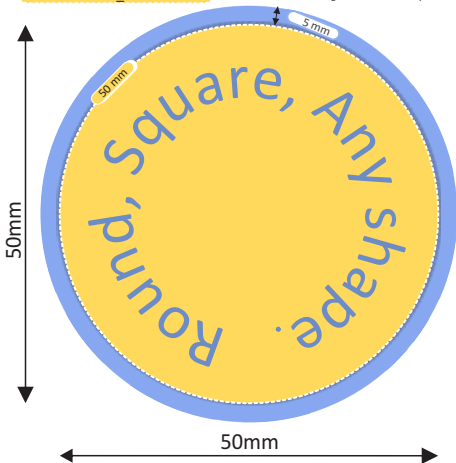

50mm Round Label

Cut size_50mm

Bleed Area_5mm beyond Cut size

When images or fills extend beyond cut size

The page features four registration marks (crosshairs) and four crop marks (solid black circles) positioned at the corners. Additionally, there are four L-shaped corner lines: top-left, top-right, bottom-left, and bottom-right.

Round Label Cutline

Label size_50mm Round