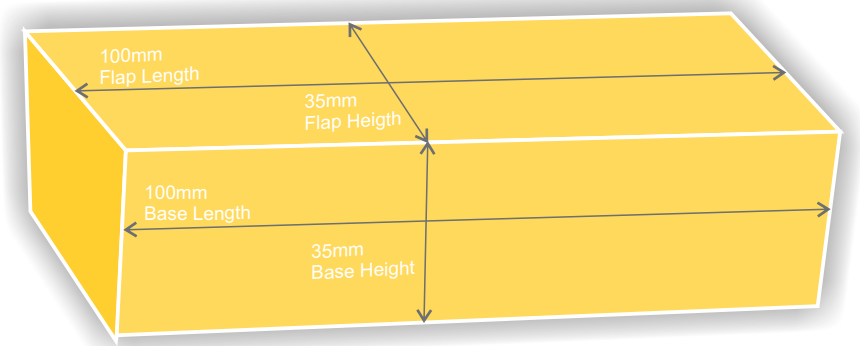

## Small Gift Truffle Template

to scale 1:1

Trim Area

Bleed Area

When images or fills extend beyond trim size

Crease (fold) Lines

Die (Cut) Line

35mm Flap Height      100mm Flap Length

35mm Base Height

100mm Base Length

When assembled